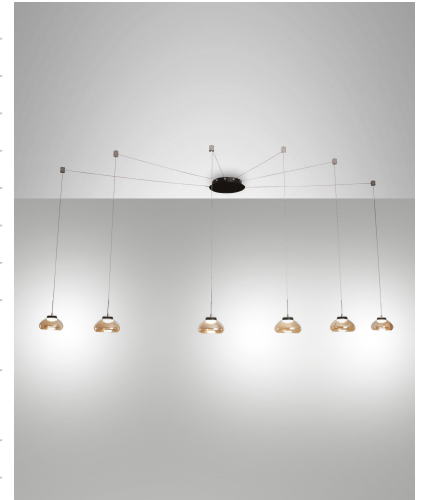

Arabella

Length of each cable 3500 mm

Code	3547-46-125
Type	Suspension lamp
Designer	S.T. Fabas Luce
Eancode	8019282510512
Customs tariff	94051150
Color	Amber
Material	Metal frame and borosilicate glass
IP	IP20
Insulation Class	
Smartluce	 Compatible
Item Dimensions	7000x3500 Maxmm - 3.5kg
Packaging Dimensions	580x390x245mm - 4.4kg
Light Source 1	
Light source	LED Built-in
Item Lumen	4530 lm
Color Temperature	Warm white 3000K
Energy Efficiency Class	
Electrical specifications 1	
Input Voltage	230 Vac 50Hz
Total Absorbed Power	48W
Control System	Phase cut dimmable