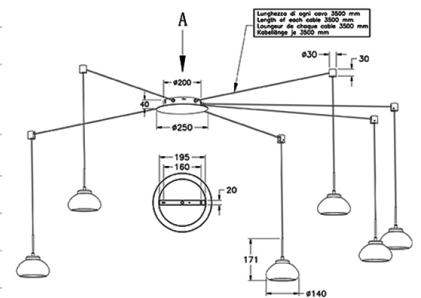

Arabella

Length of each cable 3500 mm

Code	3547-46-125
Type	Suspension lamp
Designer	S.T. Fabas Luce
Eancode	8019282510512
Customs tariff	94051150
Color	Amber
Material	Metal frame and borosilicate glass
IP	IP20
Insulation Class	
Smartluce	 Compatible
Item Dimensions	7000x3500 Maxmm - 3.5kg
Packaging Dimensions	580x390x245mm - 4.4kg
Light Source 1	
Light source	LED Built-in
Item Lumen	4530 lm
Color Temperature	Warm white 3000K
Energy Efficiency Class	
Electrical specifications 1	
Input Voltage	230 Vac 50Hz
Total Absorbed Power	48W
Control System	Phase cut dimmable