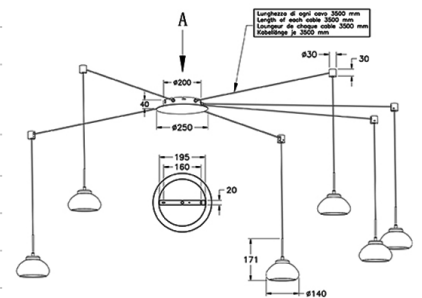

Arabella

Length of each cable 3500 mm

Code	3547-46-126-01
Type	Suspension lamp
Designer	S.T. Fabas Luce
Eancode	8019282513841
Customs tariff	94051150
Color	Transparent grey
Material	Metal frame and borosilicate glass
IP	IP20
Insulation Class	
Smartluce	 Integrated
Item Dimensions	7000x3500 Maxmm - 3.5kg
Packaging Dimensions	530x365x210mm - 4.15kg
Light Source 1	
Light source	LED Built-in
Item Lumen	4530 lm
Color Temperature	Warm white 3000K
Energy Efficiency Class	
Electrical specifications 1	
Input Voltage	230 Vac 50Hz
Total Absorbed Power	48W
Control System	Phase cut dimmable