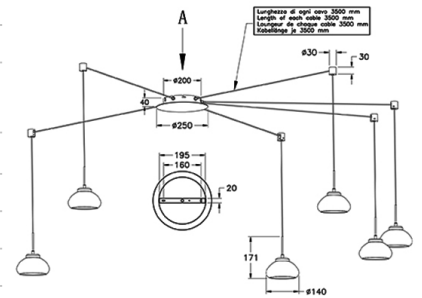

Arabella

Length of each cable 3500 mm

Code	3547-46-126
Type	Suspension lamp
Designer	S.T. Fabas Luce
Eancode	8019282510529
Customs tariff	94051150
Color	Transparent grey
Material	Metal frame and borosilicate glass
IP	IP20
Insulation Class	
Smartluce	 Compatible
Item Dimensions	7000x3500 Maxmm - 3.5kg
Packaging Dimensions	530x365x210mm - 4.15kg
Light Source 1	
Light source	LED Built-in
Item Lumen	4530 lm
Color Temperature	Warm white 3000K
Energy Efficiency Class	
Electrical specifications 1	
Input Voltage	230 Vac 50Hz
Total Absorbed Power	48W
Control System	Phase cut dimmable