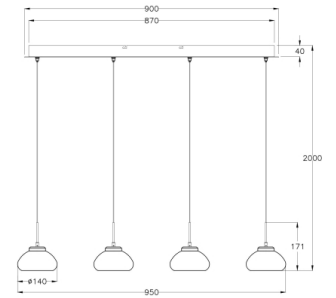

Arabella

Code	3547-48-102-01
Type	Suspension lamp
Designer	S.T. Fabas Luce
Eancode	8019282513858
Customs tariff	94051150
Color	White
Material	Metal frame and borosilicate glass
IP	IP20
Insulation Class	
Smartluce	 Integrated
Item Dimensions	900x85x2000 Maxmm Ø140mm - 2.9kg
Packaging Dimensions	970x230x260mm - 3.7kg
Light Source 1	
Light source	LED Built-in
Item Lumen	3020 lm
Color Temperature	Warm white 3000K
Energy Efficiency Class	
Electrical specifications 1	
Input Voltage	230 Vac 50Hz
Total Absorbed Power	32W
Control System	Steps dimmable