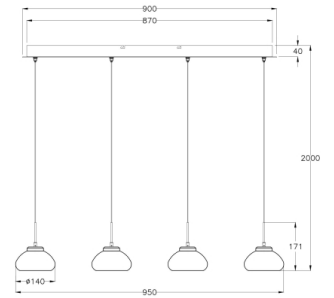

Arabella

Code	3547-48-102
Type	Suspension lamp
Designer	S.T. Fabas Luce
Eancode	8019282510567
Customs tariff	94051150
Color	White
Material	Metal frame and borosilicate glass
IP	IP20
Insulation Class	
Smartluce	 Compatible
Item Dimensions	900x85x2000 Maxmm Ø140mm - 2.9kg
Packaging Dimensions	970x230x260mm - 3.7kg
Light Source 1	
Light source	LED Built-in
Item Lumen	3020 lm
Color Temperature	Warm white 3000K
Energy Efficiency Class	
Electrical specifications 1	
Input Voltage	230 Vac 50Hz
Total Absorbed Power	32W
Control System	Steps dimmable