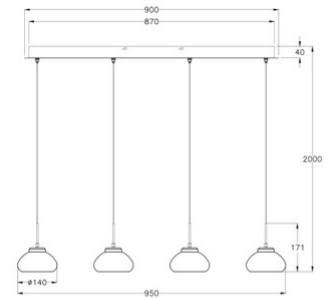

Arabella

Code	3547-48-125-01
Type	Suspension lamp
Designer	S.T. Fabas Luce
Eancode	8019282513865
Customs tariff	94051150
Color	Amber
Material	Metal frame and borosilicate glass
IP	IP20
Insulation Class	 CL1
Smartluce	 Integrated
Item Dimensions	900x85x2000 Maxmm Ø140mm - 2.9kg
Packaging Dimensions	970x230x260mm - 3.7kg
Light Source 1	
Light source	LED 32W Included
Light Source Lumen	3020 lm
Color Temperature	Warm white 3000K
Energy Efficiency Class	
Electrical specifications 1	
Input Voltage	230V AC 50Hz
Control System	Phase cut dimmable