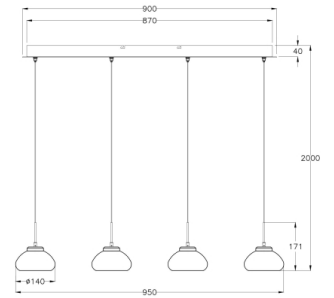

Arabella

Code	3547-48-125-01
Type	Suspension lamp
Designer	S.T. Fabas Luce
Eancode	8019282513865
Customs tariff	94051150
Color	Amber
Material	Metal frame and borosilicate glass
IP	IP20
Insulation Class	
Smartluce	 Integrated
Item Dimensions	900x85x2000 Maxmm Ø140mm - 2.9kg
Packaging Dimensions	970x230x260mm - 3.7kg
Light Source 1	
Light source	LED 32W Included
Item Lumen	3020 lm
Color Temperature	Warm white 3000K
Energy Efficiency Class	
Electrical specifications 1	
Input Voltage	230 Vac 50Hz
Control System	Steps dimmable