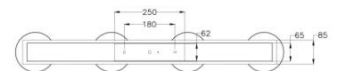

# Arabella

<b>Code</b>	<b>3547-48-126-01</b>
<b>Type</b>	Suspension lamp
<b>Designer</b>	S.T. Fabas Luce
<b>Eancode</b>	8019282513872
<b>Customs tariff</b>	94051150
<b>Color</b>	Transparent grey
<b>Material</b>	Metal frame and borosilicate glass
<b>IP</b>	IP20
<b>Insulation Class</b>	
<b>Smartluce</b>	 Integrated
<b>Item Dimensions</b>	900x85x2000 Maxmm Ø140mm - 2.9kg
<b>Packaging Dimensions</b>	970x270x210mm - 3.8kg
<b>Light Source 1</b>	
<b>Light source</b>	LED 32W Included
<b>Item Lumen</b>	3020 lm
<b>Color Temperature</b>	Warm white 3000K
<b>Energy Efficiency Class</b>	
<b>Electrical specifications 1</b>	
<b>Input Voltage</b>	230 Vac 50Hz
<b>Control System</b>	Steps dimmable