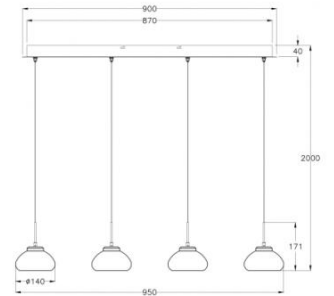

# Arabella

<b>Code</b>	<b>3547-48-126-01</b>
<b>Type</b>	Suspension lamp
<b>Designer</b>	S.T. Fabas Luce
<b>Eancode</b>	8019282513872
<b>Customs tariff</b>	94051150
<b>Color</b>	Transparent grey
<b>Material</b>	Metal frame and borosilicate glass
<b>IP</b>	IP20
<b>Insulation Class</b>	
<b>Smartluce</b>	 Integrated
<b>Item Dimensions</b>	900x85x2000 Maxmm Ø140mm - 2.9kg
<b>Packaging Dimensions</b>	970x270x210mm - 3.8kg
<b>Light Source 1</b>	
<b>Light source</b>	LED 32W Included
<b>Item Lumen</b>	3020 lm
<b>Color Temperature</b>	Warm white 3000K
<b>Energy Efficiency Class</b>	
<b>Electrical specifications 1</b>	
<b>Input Voltage</b>	230 Vac 50Hz
<b>Control System</b>	Steps dimmable