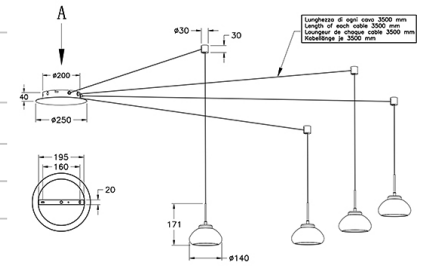

Arabella

Length of each cable 3500 mm

Code	3547-49-102-01
Type	Suspension lamp
Designer	S.T. Fabas Luce
Eancode	8019282513889
Customs tariff	94051150
Color	White
Material	Metal frame and borosilicate glass
IP	IP20
Insulation Class	
Smartluce	 Integrated
Item Dimensions	7000x3500 Maxmm - 2.65kg
Packaging Dimensions	390x390x245mm - 3.3kg
Light Source 1	
Light source	LED 32W Included
Item Lumen	3020 lm
Color Temperature	Warm white 3000K
Energy Efficiency Class	
Electrical specifications 1	
Input Voltage	230 Vac 50Hz
Control System	Phase cut dimmable