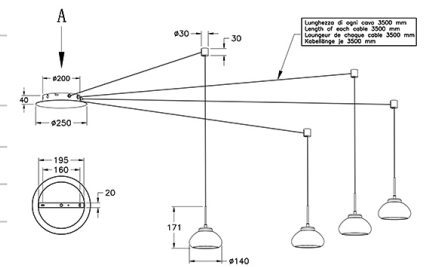

Arabella

Length of each cable 3500 mm

Code	3547-49-102
Type	Suspension lamp
Designer	S.T. Fabas Luce
Eancode	8019282510543
Customs tariff	94051150
Color	White
Material	Metal frame and borosilicate glass
IP	IP20
Insulation Class	
Smartluce	 Compatible
Item Dimensions	7000x3500 Maxmm - 2.65kg
Packaging Dimensions	390x390x245mm - 3.3kg
Light Source 1	
Light source	LED 32W Included
Item Lumen	3020 lm
Color Temperature	Warm white 3000K
Energy Efficiency Class	
Electrical specifications 1	
Input Voltage	230 Vac 50Hz
Control System	Phase cut dimmable