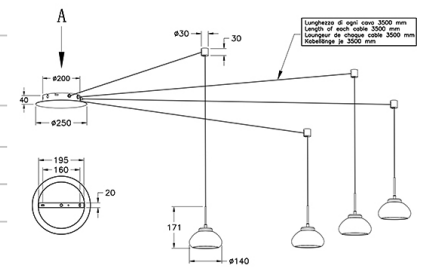

Arabella

Length of each cable 3500 mm

| | |
|------------------------------------|--|
| Code | 3547-49-125-01 |
| Type | Suspension lamp |
| Designer | S.T. Fabas Luce |
| Eancode | 8019282513896 |
| Customs tariff | 94051150 |
| Color | Amber |
| Material | Metal frame and borosilicate glass |
| IP | IP20 |
| Insulation Class |  |
| Smartluce |  Integrated |
| Item Dimensions | 7000x3500 Maxmm - 2.65kg |
| Packaging Dimensions | 390x390x245mm - 3.3kg |
| Light Source 1 | |
| Light source | LED 32W Included |
| Item Lumen | 3020 lm |
| Color Temperature | Warm white 3000K |
| Energy Efficiency Class |  |
| Electrical specifications 1 | |
| Input Voltage | 230 Vac 50Hz |
| Control System | Phase cut dimmable |