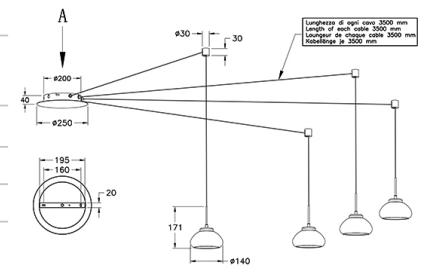

# Arabella

Length of each cable 3500 mm

<b>Code</b>	<b>3547-49-125</b>
<b>Type</b>	Suspension lamp
<b>Designer</b>	S.T. Fabas Luce
<b>Eancode</b>	8019282510550
<b>Customs tariff</b>	94051150
<b>Color</b>	Amber
<b>Material</b>	Metal frame and borosilicate glass
<b>IP</b>	IP20
<b>Insulation Class</b>	
<b>Smartluce</b>	 Compatible
<b>Item Dimensions</b>	7000x3500 Maxmm - 2.65kg
<b>Packaging Dimensions</b>	390x390x245mm - 3.3kg
<b>Light Source 1</b>	
<b>Light source</b>	LED 32W Included
<b>Item Lumen</b>	3020 lm
<b>Color Temperature</b>	Warm white 3000K
<b>Energy Efficiency Class</b>	
<b>Electrical specifications 1</b>	
<b>Input Voltage</b>	230 Vac 50Hz
<b>Control System</b>	Phase cut dimmable