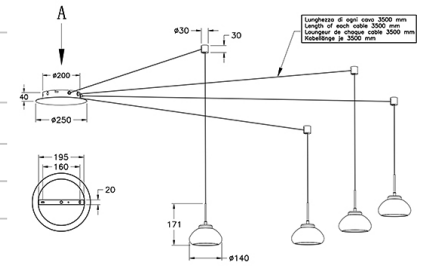

Arabella

Length of each cable 3500 mm

Code	3547-49-126-01
Type	Suspension lamp
Designer	S.T. Fabas Luce
Eancode	8019282513902
Customs tariff	94051150
Color	Transparent grey
Material	Metal frame and borosilicate glass
IP	IP20
Insulation Class	
Smartluce	 Integrated
Item Dimensions	7000x3500 Maxmm - 2.65kg
Packaging Dimensions	360x360x205mm - 3.1kg
Light Source 1	
Light source	LED 32W Included
Item Lumen	3020 lm
Color Temperature	Warm white 3000K
Energy Efficiency Class	
Electrical specifications 1	
Input Voltage	230 Vac 50Hz
Control System	Phase cut dimmable