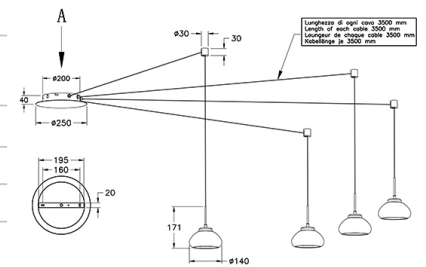

# Arabella

Length of each cable 3500 mm

<b>Code</b>	<b>3547-49-126</b>
<b>Type</b>	Suspension lamp
<b>Designer</b>	S.T. Fabas Luce
<b>Eancode</b>	8019282510536
<b>Customs tariff</b>	94051150
<b>Color</b>	Transparent grey
<b>Material</b>	Metal frame and borosilicate glass
<b>IP</b>	IP20
<b>Insulation Class</b>	
<b>Smartluce</b>	 Compatible
<b>Item Dimensions</b>	7000x3500 Maxmm - 2.65kg
<b>Packaging Dimensions</b>	360x360x205mm - 3.1kg
<b>Light Source 1</b>	
<b>Light source</b>	LED 32W Included
<b>Item Lumen</b>	3020 lm
<b>Color Temperature</b>	Warm white 3000K
<b>Energy Efficiency Class</b>	
<b>Electrical specifications 1</b>	
<b>Input Voltage</b>	230 Vac 50Hz
<b>Control System</b>	Phase cut dimmable