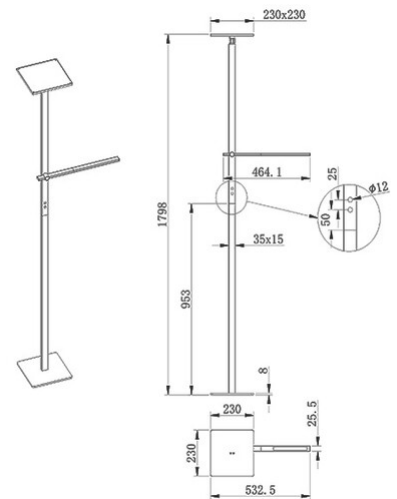

Ideal

Adjustable reflector

Code	3550-10-101	
Type	Floor lamp	
Designer	S.T. Fabas Luce	
Eancode	8019282519089	
Customs tariff	94052190	
Color	Black	
Material	Aluminum frame	
IP	IP20	
Insulation Class		
Item Dimensions	Max 464x1798mm - 5.5kg	
Packaging Dimensions	315x140x1095mm - 7.6kg	
	Light Source 1	Light Source 2
Light source	LED 40W Built-in	LED 8W Built-in
Power Pack Type	Touch dimmer	Touch dimmer
Light Source Lumen	3050 lm	670 lm
Color Temperature	Warm white 3000K	Warm white 3000K
Energy Efficiency Class		
	Electrical specifications 1	Electrical specifications 2
Input Voltage	230V AC 50Hz	230V AC 50Hz