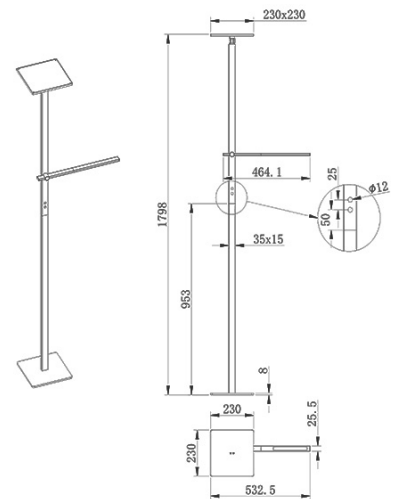

Ideal

Adjustable reflector

Code	3550-10-102	
Type	Floor lamp	
Designer	S.T. Fabas Luce	
Eancode	8019282519096	
Customs tariff	94052190	
Color	White	
Material	Aluminum frame	
IP	IP20	
Insulation Class		
Item Dimensions	Max 464x1798mm - 5.5kg	
Packaging Dimensions	315x140x1095mm - 7.6kg	
	Light Source 1	Light Source 2
Light source	LED 40W Built-in	LED 8W Built-in
Power Pack Type	Touch dimmer	Touch dimmer
Light Source Lumen	3050 lm	670 lm
Color Temperature	Warm white 3000K	Warm white 3000K
Energy Efficiency Class		
	Electrical specifications 1	Electrical specifications 2
Input Voltage	230 Vac 50Hz	230 Vac 50Hz