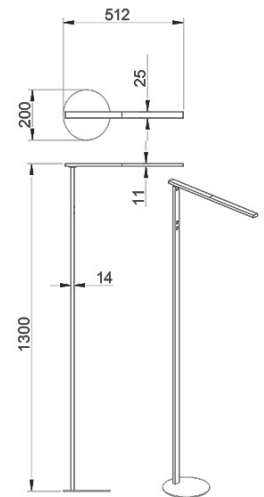

Ideal

Adjustable reflector

Code	3550-11-102
Type	Floor lamp
Designer	S.T. Fabas Luce
Eancode	8019282515128
Customs tariff	94052190
Color	White
Material	Aluminum frame
IP	IP20
Insulation Class	
Item Dimensions	510x1300mm Ø200mm - 1.5kg
Packaging Dimensions	215x55x1320mm - 2.12kg
	Light Source 1
Light source	LED 10W Built-in
Power Pack Type	Touch dimmer
Light Source Lumen	1000 lm
Color Temperature	CCT (3000K 4000K 5000K 6000K)
Energy Efficiency Class	
	Electrical specifications 1
Input Voltage	230 Vac 50Hz