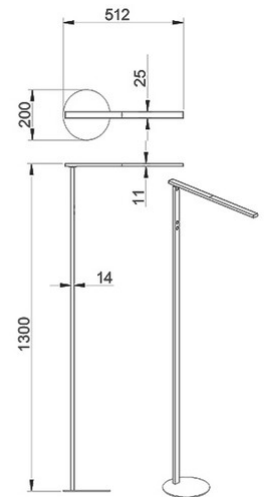

Ideal

Code	3550-11-226
Type	Floor lamp
Designer	S.T. Fabas Luce
Eancode	8019282567196
Customs tariff	94052190
Color	Titanium grey
Material	Aluminum frame
IP	IP20
IK	05
Insulation Class	 CL2
Item Dimensions	510x1300mm Ø200mm - 1.6kg
Packaging Dimensions	215x55x1340mm - 2.12kg
Light Source 1	
Light source	LED 10W Built-in
Power Pack Type	Touch dimmer
Light Source Lumen	1000 lm
Item Lumen	750 lm
Color Temperature	CCT (3000K 4000K 5000K 6000K)
Energy Efficiency Class	 E
Electrical specifications 1	
Input Voltage	230V AC 50Hz