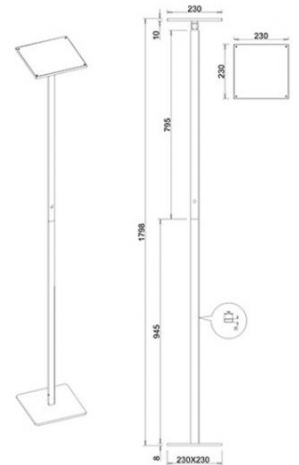

Ideal

Adjustable reflector

Code	3550-12-102
Type	Floor lamp
Designer	S.T. Fabas Luce
Eancode	8019282545316
Customs tariff	94052190
Color	White
Material	Aluminum frame
IP	IP20
Insulation Class	
Item Dimensions	230x230xMax 1798mm - 5.5kg
Packaging Dimensions	320x85x1080mm - 6.7kg
Light Source 1	
Light source	LED 35W Built-in
Power Pack Type	Touch dimmer
Light Source Lumen	3500 lm
Color Temperature	CCT (3000K 4000K 5000K 6000K)
Energy Efficiency Class	
Electrical specifications 1	
Input Voltage	230 Vac 50Hz