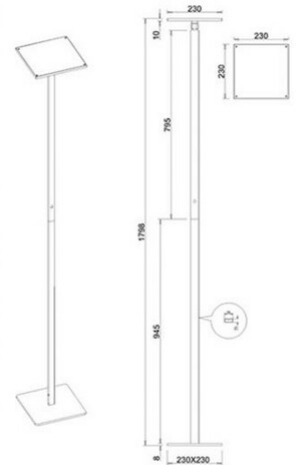

Ideal

Adjustable reflector

Code	3550-12-102
Type	Floor lamp
Designer	S.T. Fabas Luce
Eancode	8019282545316
Customs tariff	94052190
Color	White
Material	Aluminum frame
IP	IP20
Insulation Class	 CL2
Item Dimensions	230x230xMax 1798mm - 5.5kg
Packaging Dimensions	320x85x1080mm - 6.7kg
	Light Source 1
Light source	LED 35W Built-in
Power Pack Type	Touch dimmer
Light Source Lumen	3500 lm
Color Temperature	CCT (3000K 4000K 5000K 6000K)
Energy Efficiency Class	
	Electrical specifications 1
Input Voltage	230V AC 50Hz