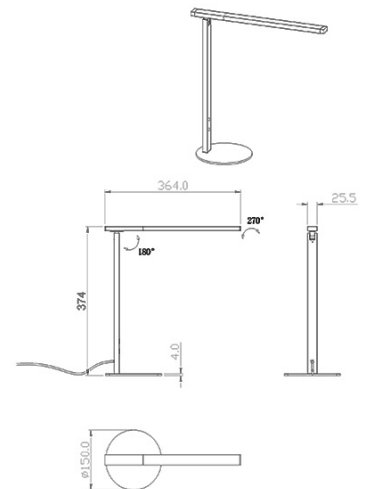

Ideal

Adjustable reflector

Code	3550-30-101
Type	Table lamp
Designer	S.T. Fabas Luce
Eancode	8019282510833
Customs tariff	94052190
Color	Black
Material	Aluminum frame
IP	IP20
Insulation Class	
Item Dimensions	364x374mm Ø150mm - 0.91kg
Packaging Dimensions	195x80x430mm - 1.24kg
	Light Source 1
Light source	LED Built-in
Power Pack Type	Touch dimmer
Item Lumen	1000 lm
Color Temperature	CCT (3000K 4000K 5000K 6000K)
Energy Efficiency Class	
	Electrical specifications 1
Input Voltage	230 Vac 50Hz
Total Absorbed Power	10W