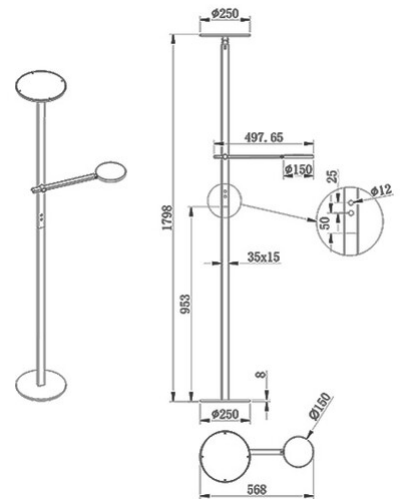

Regina

Adjustable reflector

Code	3551-10-101	
Type	Floor lamp	
Designer	S.T. Fabas Luce	
Eancode	8019282519102	
Customs tariff	94052190	
Color	Black	
Material	Metal and methacrylate frame	
IP	IP20	
Insulation Class	 CL2	
Item Dimensions	1798mm Ø250mm - 5.2kg	
Packaging Dimensions	315x140x1095mm - 7.4kg	
	Light Source 1	Light Source 2
Light source	LED 36W Built-in	LED 12W Built-in
Power Pack Type	Touch dimmer	Touch dimmer
Light Source Lumen	3050 lm	1100 lm
Color Temperature	Warm white 3000K	Warm white 3000K
Energy Efficiency Class	 F	 F
	Electrical specifications 1	Electrical specifications 2
Input Voltage	230V AC 50Hz	230V AC 50Hz