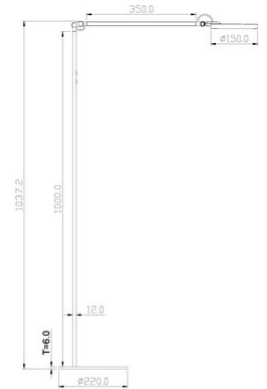

Regina

Adjustable reflector

Code	3551-11-101
Type	Floor lamp
Designer	S.T. Fabas Luce
Eancode	8019282515142
Customs tariff	94052190
Color	Black
Material	Metal and methacrylate frame
IP	IP20
Insulation Class	 CL2
Item Dimensions	350x1000mm Ø220mm - 2.6kg
Packaging Dimensions	275x65x1105mm - 3.6kg
	Light Source 1
Light source	LED 9W Built-in
Power Pack Type	Touch dimmer
Light Source Lumen	1135 lm
Color Temperature	CCT (3000K 4000K 5000K 6000K)
Energy Efficiency Class	
	Electrical specifications 1
Input Voltage	230V AC 50Hz