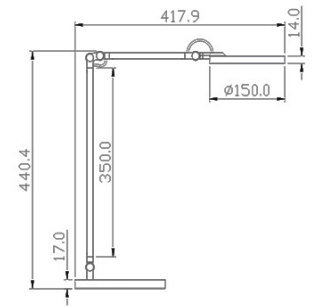

Regina

Adjustable reflector

Code	3551-30-212
Type	Table lamp
Designer	S.T. Fabas Luce
Eancode	8019282510826
Customs tariff	94052190
Color	Aluminum
Material	Metal and methacrylate frame
IP	IP20
Insulation Class	
Item Dimensions	418x440mm Ø180mm - 2.4kg
Packaging Dimensions	240x70x695mm - 3kg
	Light Source 1
Light source	LED Built-in
Power Pack Type	Touch dimmer
Item Lumen	1135 lm
Color Temperature	CCT (3000K 4000K 5000K 6000K)
Energy Efficiency Class	
	Electrical specifications 1
Input Voltage	230 Vac 50Hz
Total Absorbed Power	9W