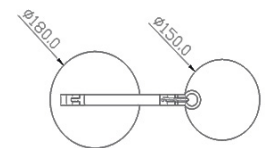

Regina

Adjustable reflector

Code	3551-30-212
Type	Table lamp
Designer	S.T. Fabas Luce
Eancode	8019282510826
Customs tariff	94052190
Color	Aluminum
Material	Metal and methacrylate frame
IP	IP20
Insulation Class	
Item Dimensions	418x440mm Ø180mm - 2.4kg
Packaging Dimensions	240x70x695mm - 3kg
	Light Source 1
Light source	LED Built-in
Power Pack Type	Touch dimmer
Item Lumen	1135 lm
Color Temperature	CCT (3000K 4000K 5000K 6000K)
Energy Efficiency Class	
	Electrical specifications 1
Input Voltage	230 Vac 50Hz
Total Absorbed Power	9W