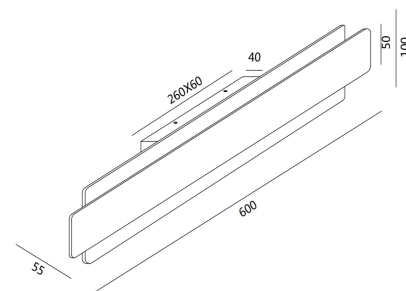

Regolo

Code	3558-22-101
Type	Wall lamp
Designer	S.T. Fabas Luce
Eancode	8019282511519
Customs tariff	94051150
Color	Black
Material	Metal frame and plate glass
IP	IP20
IK	04
Insulation Class	
Smartluce	 Compatible
Item Dimensions	600x55x100mm - 1.6kg
Packaging Dimensions	640x170x120mm - 2kg
	Light Source 1
Light source	LED 21W Built-in
Item Lumen	2150 lm
Color Temperature	Warm white 3000K
Energy Efficiency Class	
	Electrical specifications 1
Input Voltage	230 Vac 50Hz
Total Absorbed Power	21W
Control System	Phase cut dimmable