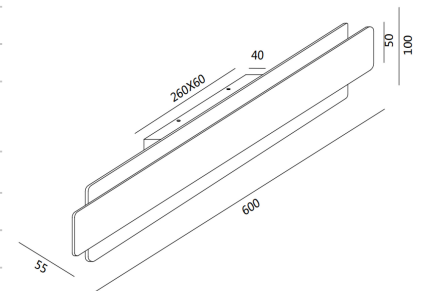

Regolo

Code	3558-22-102
Type	Wall lamp
Designer	S.T. Fabas Luce
Eancode	8019282510611
Customs tariff	94051150
Color	White
Material	Metal frame and plate glass
IP	IP20
IK	04
Insulation Class	
Smartluce	 Compatible
Item Dimensions	600x55x100mm - 1.6kg
Packaging Dimensions	640x170x120mm - 2kg
	Light Source 1
Light source	LED Built-in
Item Lumen	2150 lm
Color Temperature	Warm white 3000K
Energy Efficiency Class	
	Electrical specifications 1
Input Voltage	230 Vac 50Hz
Total Absorbed Power	21W
Control System	Phase cut dimmable