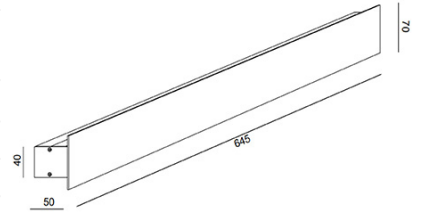

Lotus

Code	3559-22-225
Type	Wall lamp
Designer	MBDO
Eancode	8019282510642
Customs tariff	94051190
Color	Gold matt
Material	Aluminum frame
IP	IP20
Insulation Class	
Smartluce	 Compatible
Item Dimensions	645x50x70mm - 0.9kg
Packaging Dimensions	690x110x115mm - 1.2kg
Light Source 1	
Light source	LED Built-in
Item Lumen	2700 lm
Color Temperature	Warm white 3000K
Energy Efficiency Class	
Electrical specifications 1	
Input Voltage	230 Vac 50Hz
Total Absorbed Power	20W
Control System	Phase cut dimmable