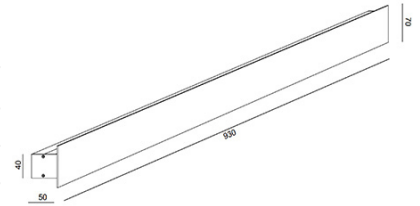

Lotus

Code	3559-26-102
Type	Wall lamp
Designer	MBDO
Eancode	8019282510659
Customs tariff	94051190
Color	White
Material	Aluminum frame
IP	IP20
Insulation Class	
Smartluce	 Compatible
Item Dimensions	930x50x70mm - 1.2kg
Packaging Dimensions	110x970x75mm - 1.6kg
Light Source 1	
Light source	LED Built-in
Item Lumen	3900 lm
Color Temperature	Warm white 3000K
Energy Efficiency Class	
Electrical specifications 1	
Input Voltage	230 Vac 50Hz
Total Absorbed Power	30W
Control System	Phase cut dimmable