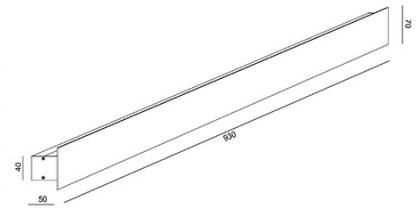

Lotus

Code	3559-26-225
Type	Wall lamp
Designer	MBDO
Eancode	8019282510673
Customs tariff	94051190
Color	Gold matt
Material	Aluminum frame
IP	IP20
Insulation Class	
Smartluce	 Compatible
Item Dimensions	930x50x70mm - 1.2kg
Packaging Dimensions	110x970x75mm - 1.6kg
Light Source 1	
Light source	LED Built-in
Item Lumen	3900 lm
Color Temperature	Warm white 3000K
Energy Efficiency Class	
Electrical specifications 1	
Input Voltage	230 Vac 50Hz
Total Absorbed Power	30W
Control System	Phase cut dimmable