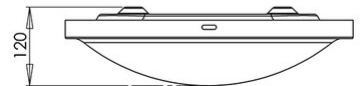

# Osaka LED

<b>Code</b>	<b>3565-65-138</b>
<b>Type</b>	Ceiling lamp
<b>Designer</b>	S.T. Fabas Luce
<b>Eancode</b>	8019282511885
<b>Customs tariff</b>	94051150
<b>Color</b>	Chrome
<b>Material</b>	Metal frame and plate glass
<b>IP</b>	IP20
<b>Insulation Class</b>	
<b>Item Dimensions</b>	400x400x120mm - 2.5kg
<b>Packaging Dimensions</b>	460x460x190mm - 3.2kg
<b>Light Source 1</b>	
<b>Light source</b>	LED Built-in
<b>Light Source Lumen</b>	2400 lm
<b>Color Temperature</b>	Warm white 3000K
<b>Energy Efficiency Class</b>	
<b>Electrical specifications 1</b>	
<b>Input Voltage</b>	230V AC 50Hz
<b>Total Absorbed Power</b>	24W