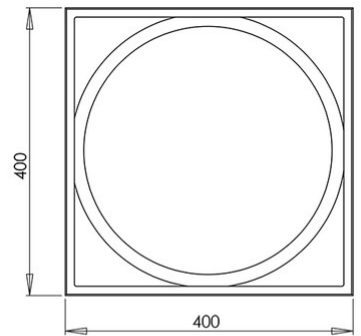

# Osaka LED

<b>Code</b>	<b>3565-65-138</b>
<b>Type</b>	Ceiling lamp
<b>Designer</b>	S.T. Fabas Luce
<b>Eancode</b>	8019282511885
<b>Customs tariff</b>	94051150
<b>Color</b>	Chrome
<b>Material</b>	Metal frame and plate glass
<b>IP</b>	IP20
<b>Insulation Class</b>	
<b>Item Dimensions</b>	400x400x120mm - 2.5kg
<b>Packaging Dimensions</b>	460x460x190mm - 3.2kg
<b>Light Source 1</b>	
<b>Light source</b>	LED Built-in
<b>Light Source Lumen</b>	2400 lm
<b>Color Temperature</b>	Warm white 3000K
<b>Energy Efficiency Class</b>	
<b>Electrical specifications 1</b>	
<b>Input Voltage</b>	230V AC 50Hz
<b>Total Absorbed Power</b>	24W