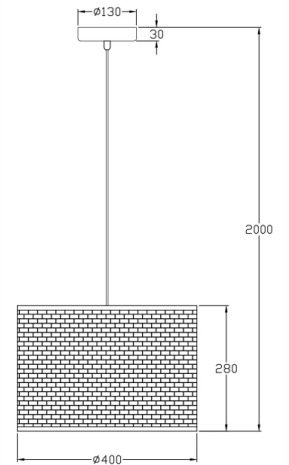

Glicine

Code	3581-40-102
Type	Suspension lamp
Designer	Variaforma
Eancode	8019282516736
Customs tariff	94051990
Color	White
Material	Metal frame
IP	IP20
Insulation Class	
Item Dimensions	Max 2000mm Ø400mm - 2kg
Packaging Dimensions	430x430x305mm - 3kg
	Light Source 1
Light source	E27 1x 60W Not included
	Electrical specifications 1
Input Voltage	230 Vac 50Hz