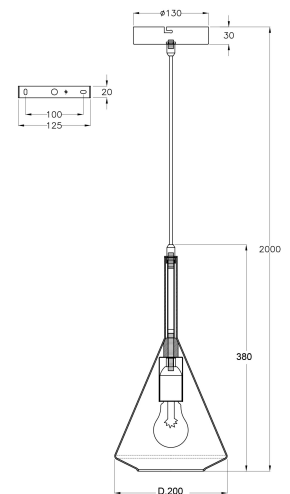

Tris

Code	3582-40-125
Type	Suspension lamp
Designer	S.T. Fabas Luce
Eancode	8019282526674
Customs tariff	94051950
Color	Amber
Material	Metal frame and borosilicate glass
IP	IP20
Insulation Class	
Item Dimensions	Max 2000mm Ø200mm - 0.8kg
Packaging Dimensions	440x260x265mm - 1.22kg
	Light Source 1
Light source	E27 1x 40W Not included
	Electrical specifications 1
Input Voltage	230 Vac 50Hz