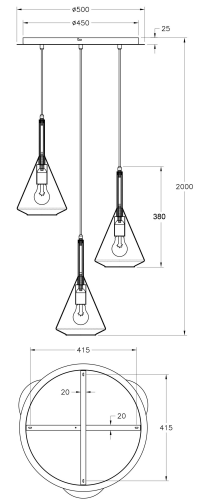

Tris

Code	3582-47-125
Type	Suspension lamp
Designer	S.T. Fabas Luce
Eancode	8019282526704
Customs tariff	94051950
Color	Amber
Material	Metal frame and borosilicate glass
IP	IP20
Insulation Class	
Item Dimensions	Max 2000mm Ø520mm - 4.9kg
Packaging Dimensions	760x570x340mm - 6.88kg
	Light Source 1
Light source	E27 3x 60W Not included
	Electrical specifications 1
Input Voltage	230 Vac 50Hz