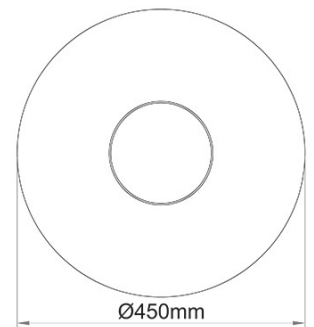

# Anemone

<b>Code</b>	<b>3590-65-102</b>
<b>Type</b>	Ceiling lamp
<b>Designer</b>	S.T. Fabas Luce
<b>Eancode</b>	8019282526551
<b>Customs tariff</b>	94051140
<b>Color</b>	White
<b>Material</b>	Metal and methacrylate frame
<b>IP</b>	IP20
<b>Insulation Class</b>	
<b>Item Dimensions</b>	65mm Ø450mm - 1.48kg
<b>Packaging Dimensions</b>	510x500x125mm - 2.19kg
<b>Light Source 1</b>	
<b>Light source</b>	LED 18W Included
<b>Item Lumen</b>	2500 lm
<b>Color Temperature</b>	Warm white 3000K
<b>Electrical specifications 1</b>	
<b>Input Voltage</b>	230 Vac 50Hz
<b>Control System</b>	Phase cut dimmable