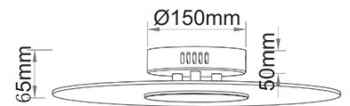

# Anemone

<b>Code</b>	<b>3590-65-102</b>
<b>Type</b>	Ceiling lamp
<b>Designer</b>	S.T. Fabas Luce
<b>Eancode</b>	8019282526551
<b>Customs tariff</b>	94051140
<b>Color</b>	White
<b>Material</b>	Metal and methacrylate frame
<b>IP</b>	IP20
<b>Insulation Class</b>	
<b>Item Dimensions</b>	65mm Ø450mm - 1.48kg
<b>Packaging Dimensions</b>	510x500x125mm - 2.19kg
<b>Light Source 1</b>	
<b>Light source</b>	LED 18W Included
<b>Item Lumen</b>	2500 lm
<b>Color Temperature</b>	Warm white 3000K
<b>Electrical specifications 1</b>	
<b>Input Voltage</b>	230 Vac 50Hz
<b>Control System</b>	Phase cut dimmable