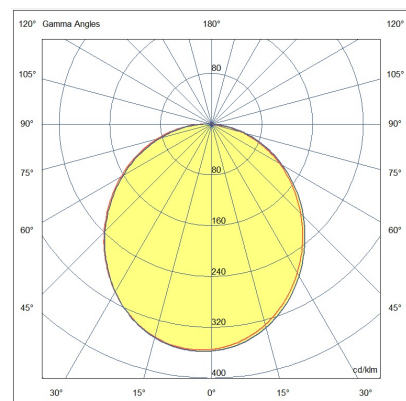

Code	3601-81-102
Type	Spotlight
Designer	S.T. Fabas Luce
Eancode	8019282518501
Customs tariff	94051190
Color	White
Material	Metal and methacrylate frame
IP	IP20
IK	04
Insulation Class	
Operating ambient temperature	+5°C + 35°C
Years of warranty	2
Item Dimensions	90x95x60mm - 0.2kg
Packaging Dimensions	110x110x80mm - 0.3kg
	Light Source 1
Light source	LED Included
LED Characteristics	SMD
Light Source Lumen	1040 lm
Item Lumen	698 lm
Color Temperature	Warm white 3000K
Minimum CRI	>80
Energy Efficiency Class	
	Electrical specifications 1
Input Voltage	220 / 240V AC 50/60 Hz
Total Absorbed Power	12W
Driver	Included
Control System	Phase cut dimmable