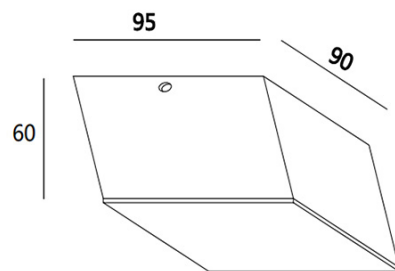

Lucas

Small compact LED ceiling light. Indoor use. Ceiling or wall mounted. Square-shaped aluminum body. Available in white or anthracite finishing. It is equipped with an opal polycarbonate diffuser that distributes the light evenly. Thanks to its versatility, it is suitable for residential and commercial environments, creating welcoming atmospheres.

Code	3601-81-102
Type	Spotlight
Designer	S.T. Fabas Luce
Eancode	8019282518501
Customs tariff	94051190
Color	White
Material	Metal and methacrylate frame
IP	IP20
IK	04
Insulation Class	
Operating ambient temperature	+5°C + 35°C
Years of warranty	2
Item Dimensions	90x95x60mm - 0.2kg
Packaging Dimensions	110x110x80mm - 0.3kg
	Light Source 1
Light source	LED Included
LED Characteristics	SMD
Light Source Lumen	1040 lm
Item Lumen	698 lm
Color Temperature	Warm white 3000K
Minimum CRI	>80
Energy Efficiency Class	
	Electrical specifications 1
Input Voltage	220 / 240V AC 50/60 Hz
Total Absorbed Power	12W
Driver	Included
Control System	Phase cut dimmable