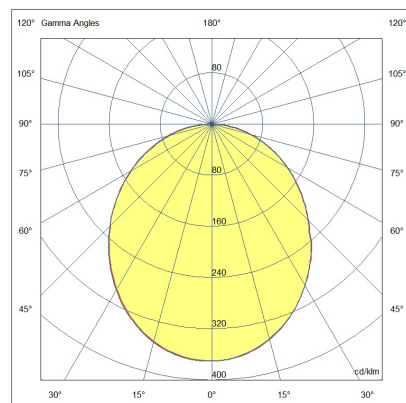

## Lucas

Small compact LED ceiling light. Indoor use. Ceiling or wall mounted. Square-shaped aluminum body. Available in white or anthracite finishing. It is equipped with an opal polycarbonate diffuser that distributes the light evenly. Thanks to its versatility, it is suitable for residential and commercial environments, creating welcoming atmospheres.

<b>Code</b>	<b>3601-84-102</b>
<b>Type</b>	Ceiling lamp
<b>Designer</b>	S.T. Fabas Luce
<b>Eancode</b>	8019282518563
<b>Customs tariff</b>	94051190
<b>Color</b>	White
<b>Material</b>	Metal and methacrylate frame
<b>IP</b>	IP20
<b>IK</b>	04
<b>Insulation Class</b>	
<b>Smartluce</b>	 Compatible
<b>Operating ambient temperature</b>	+5°C + 35°C
<b>Years of warranty</b>	2
<b>Item Dimensions</b>	350x350x80mm - 2.7kg
<b>Packaging Dimensions</b>	400x400x125mm - 3.1kg
	<b>Light Source 1</b>
<b>Light source</b>	LED Included
<b>LED Characteristics</b>	SMD
<b>Light Source Lumen</b>	4160 lm
<b>Item Lumen</b>	2275 lm
<b>Color Temperature</b>	Warm white 3000K
<b>Minimum CRI</b>	>80
<b>Energy Efficiency Class</b>	
	<b>Electrical specifications 1</b>
<b>Input Voltage</b>	220 / 240V AC 50/60 Hz
<b>Total Absorbed Power</b>	48W
<b>Driver</b>	Included
<b>Control System</b>	Phase cut dimmable