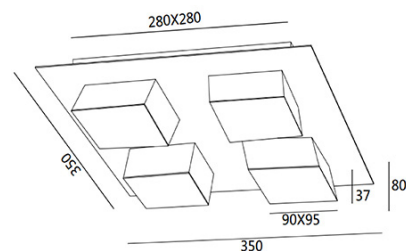

## Lucas

Small compact LED ceiling light. Indoor use. Ceiling or wall mounted. Square-shaped aluminum body. Available in white or anthracite finishing. It is equipped with an opal polycarbonate diffuser that distributes the light evenly. Thanks to its versatility, it is suitable for residential and commercial environments, creating welcoming atmospheres.

<b>Code</b>	<b>3601-84-102</b>
<b>Type</b>	Ceiling lamp
<b>Designer</b>	S.T. Fabas Luce
<b>Eancode</b>	8019282518563
<b>Customs tariff</b>	94051190
<b>Color</b>	White
<b>Material</b>	Metal and methacrylate frame
<b>IP</b>	IP20
<b>IK</b>	04
<b>Insulation Class</b>	
<b>Smartluce</b>	 Compatible
<b>Operating ambient temperature</b>	+5°C + 35°C
<b>Years of warranty</b>	2
<b>Item Dimensions</b>	350x350x80mm - 2.7kg
<b>Packaging Dimensions</b>	400x400x125mm - 3.1kg
	<b>Light Source 1</b>
<b>Light source</b>	LED Included
<b>LED Characteristics</b>	SMD
<b>Light Source Lumen</b>	4160 lm
<b>Item Lumen</b>	2275 lm
<b>Color Temperature</b>	Warm white 3000K
<b>Minimum CRI</b>	>80
<b>Energy Efficiency Class</b>	
	<b>Electrical specifications 1</b>
<b>Input Voltage</b>	220 / 240V AC 50/60 Hz
<b>Total Absorbed Power</b>	48W
<b>Driver</b>	Included
<b>Control System</b>	Phase cut dimmable