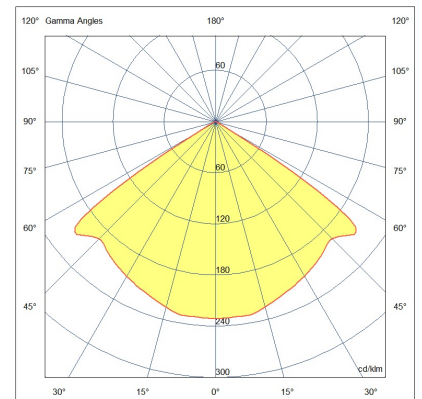

Lao

Outdoor LED wall lamp in aluminium. Item 3603-22 is equipped with two spherical crystal lenses on the top and bottom side. On the other hand, item 3603-21 is equipped with a single spherical crystal lens placed on the upper side. Thanks to these lenses, this device projects one or two beams of light on the wall that make the evening environment pleasant and harmonious.

Code	3603-21-101
Type	Outdoor wall lamp
Designer	S.T. Fabas Luce
Eancode	8019282518570
Customs tariff	94051190
Color	Black
Material	Aluminum frame and crystal glass
IP	IP65
IK	06
Insulation Class	
Operating ambient temperature	-10°C + 35°C
Years of warranty	2
Item Dimensions	110x120x70mm - 0.8kg
Packaging Dimensions	160x160x150mm - 0.9kg
Light Source 1	
Light source	LED 6W Included
LED Characteristics	COB
Light Source Lumen	540 lm
Item Lumen	411 lm
Color Temperature	Warm white 3000K
Minimum CRI	> 80
Energy Efficiency Class	
Electrical specifications 1	
Input Voltage	220 / 240V AC 50/60 Hz
Total Absorbed Power	6W
Driver	Included