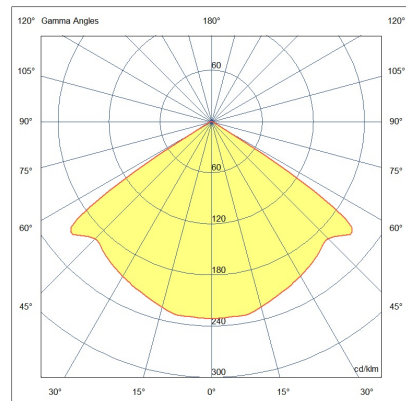

## Lao

Outdoor LED wall lamp in aluminium. Item 3603-22 is equipped with two spherical crystal lenses on the top and bottom side. On the other hand, item 3603-21 is equipped with a single spherical crystal lens placed on the upper side. Thanks to these lenses, this device projects one or two beams of light on the wall that make the evening environment pleasant and harmonious.

<b>Code</b>	<b>3603-21-101</b>
<b>Type</b>	Outdoor wall lamp
<b>Designer</b>	S.T. Fabas Luce
<b>Eancode</b>	8019282518570
<b>Customs tariff</b>	94051190
<b>Color</b>	Black
<b>Material</b>	Aluminum frame and crystal glass
<b>IP</b>	IP65
<b>IK</b>	06
<b>Insulation Class</b>	
<b>Operating ambient temperature</b>	-10°C + 35°C
<b>Years of warranty</b>	2
<b>Item Dimensions</b>	110x120x70mm - 0.8kg
<b>Packaging Dimensions</b>	160x160x150mm - 0.9kg
<b>Light Source 1</b>	
<b>Light source</b>	LED 6W Included
<b>LED Characteristics</b>	COB
<b>Light Source Lumen</b>	540 lm
<b>Item Lumen</b>	411 lm
<b>Color Temperature</b>	Warm white 3000K
<b>Minimum CRI</b>	> 80
<b>Energy Efficiency Class</b>	
<b>Electrical specifications 1</b>	
<b>Input Voltage</b>	220 / 240V AC 50/60 Hz
<b>Total Absorbed Power</b>	6W
<b>Driver</b>	Included