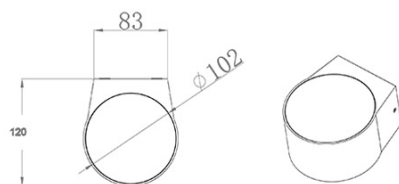

## Lao

Outdoor LED wall lamp in aluminium. Item 3603-22 is equipped with two spherical crystal lenses on the top and bottom side. On the other hand, item 3603-21 is equipped with a single spherical crystal lens placed on the upper side. Thanks to these lenses, this device projects one or two beams of light on the wall that make the evening environment pleasant and harmonious.

<b>Code</b>	<b>3603-21-101</b>
<b>Type</b>	Outdoor wall lamp
<b>Designer</b>	S.T. Fabas Luce
<b>Eancode</b>	8019282518570
<b>Customs tariff</b>	94051190
<b>Color</b>	Black
<b>Material</b>	Aluminum frame and crystal glass
<b>IP</b>	IP65
<b>IK</b>	06
<b>Insulation Class</b>	
<b>Operating ambient temperature</b>	-10°C + 35°C
<b>Years of warranty</b>	2
<b>Item Dimensions</b>	110x120x70mm - 0.8kg
<b>Packaging Dimensions</b>	160x160x150mm - 0.9kg
<b>Light Source 1</b>	
<b>Light source</b>	LED 6W Included
<b>LED Characteristics</b>	COB
<b>Light Source Lumen</b>	540 lm
<b>Item Lumen</b>	411 lm
<b>Color Temperature</b>	Warm white 3000K
<b>Minimum CRI</b>	> 80
<b>Energy Efficiency Class</b>	
<b>Electrical specifications 1</b>	
<b>Input Voltage</b>	220 / 240V AC 50/60 Hz
<b>Total Absorbed Power</b>	6W
<b>Driver</b>	Included