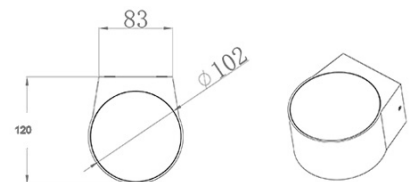

Lao

Outdoor LED wall lamp in aluminium. Item 3603-22 is equipped with two spherical crystal lenses on the top and bottom side. On the other hand, item 3603-21 is equipped with a single spherical crystal lens placed on the upper side. Thanks to these lenses, this device projects one or two beams of light on the wall that make the evening environment pleasant and harmonious.

Code	3603-21-101
Type	Outdoor wall lamp
Designer	S.T. Fabas Luce
Eancode	8019282518570
Customs tariff	94051190
Color	Black
Material	Aluminum frame and crystal glass
IP	IP65
IK	06
Insulation Class	
Operating ambient temperature	-10°C + 35°C
Years of warranty	2
Item Dimensions	110x120x70mm - 0.8kg
Packaging Dimensions	160x160x150mm - 0.9kg
Light Source 1	
Light source	LED 6W Included
LED Characteristics	COB
Light Source Lumen	540 lm
Item Lumen	411 lm
Color Temperature	Warm white 3000K
Minimum CRI	> 80
Energy Efficiency Class	
Electrical specifications 1	
Input Voltage	220 / 240V AC 50/60 Hz
Total Absorbed Power	6W
Driver	Included