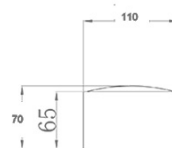

<b>Code</b>	<b>3603-21-101</b>
<b>Type</b>	Outdoor wall lamp
<b>Designer</b>	S.T. Fabas Luce
<b>Eancode</b>	8019282518570
<b>Customs tariff</b>	94051190
<b>Color</b>	Black
<b>Material</b>	Aluminum frame and crystal glass
<b>IP</b>	IP65
<b>IK</b>	06
<b>Insulation Class</b>	
<b>Operating ambient temperature</b>	-10°C + 35°C
<b>Years of warranty</b>	2
<b>Item Dimensions</b>	110x120x70mm - 0.8kg
<b>Packaging Dimensions</b>	160x160x150mm - 0.9kg
<b>Light Source 1</b>	
<b>Light source</b>	LED 6W Included
<b>LED Characteristics</b>	COB
<b>Light Source Lumen</b>	540 lm
<b>Item Lumen</b>	411 lm
<b>Color Temperature</b>	Warm white 3000K
<b>Minimum CRI</b>	> 80
<b>Energy Efficiency Class</b>	
<b>Electrical specifications 1</b>	
<b>Input Voltage</b>	220 / 240V AC 50/60 Hz
<b>Total Absorbed Power</b>	6W
<b>Driver</b>	Included