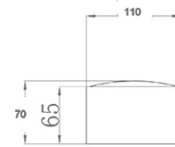

Code	3603-21-101
Type	Outdoor wall lamp
Designer	S.T. Fabas Luce
Eancode	8019282518570
Customs tariff	94051190
Color	Black
Material	Aluminum frame and crystal glass
IP	IP65
IK	06
Insulation Class	
Operating ambient temperature	-10°C + 35°C
Years of warranty	2
Item Dimensions	110x120x70mm - 0.8kg
Packaging Dimensions	160x160x150mm - 0.9kg
Light Source 1	
Light source	LED 6W Included
LED Characteristics	COB
Light Source Lumen	540 lm
Item Lumen	411 lm
Color Temperature	Warm white 3000K
Minimum CRI	> 80
Energy Efficiency Class	
Electrical specifications 1	
Input Voltage	220 / 240V AC 50/60 Hz
Total Absorbed Power	6W
Driver	Included