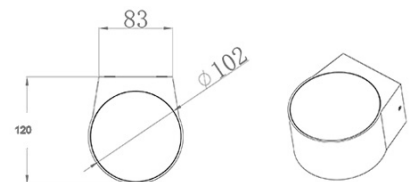

## Lao

Outdoor LED wall lamp in aluminium. Item 3603-22 is equipped with two spherical crystal lenses on the top and bottom side. On the other hand, item 3603-21 is equipped with a single spherical crystal lens placed on the upper side. Thanks to these lenses, this device projects one or two beams of light on the wall that make the evening environment pleasant and harmonious.

<b>Code</b>	<b>3603-21-102</b>
<b>Type</b>	Outdoor wall lamp
<b>Designer</b>	S.T. Fabas Luce
<b>Eancode</b>	8019282533962
<b>Customs tariff</b>	94051190
<b>Color</b>	White
<b>Material</b>	Aluminum frame and crystal glass
<b>IP</b>	IP65
<b>IK</b>	06
<b>Insulation Class</b>	
<b>Operating ambient temperature</b>	-10°C + 35°C
<b>Years of warranty</b>	2
<b>Item Dimensions</b>	110x120x70mm - 0.85kg
<b>Packaging Dimensions</b>	160x160x150mm - 1.05kg
<b>Light Source 1</b>	
<b>Light source</b>	LED 6W Included
<b>LED Characteristics</b>	COB
<b>Light Source Lumen</b>	540 lm
<b>Item Lumen</b>	411 lm
<b>Color Temperature</b>	Warm white 3000K
<b>Minimum CRI</b>	>80
<b>Energy Efficiency Class</b>	
<b>Electrical specifications 1</b>	
<b>Input Voltage</b>	220 / 240V AC 50/60 Hz
<b>Total Absorbed Power</b>	6W
<b>Driver</b>	Included