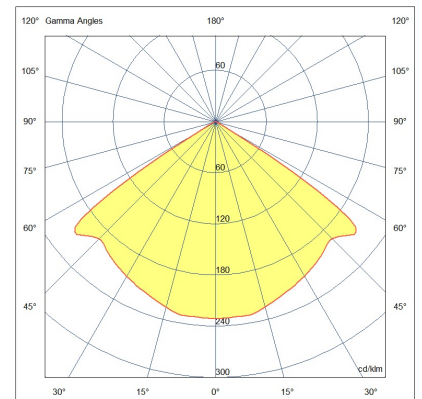

## Lao

Outdoor LED wall lamp in aluminium. Item 3603-22 is equipped with two spherical crystal lenses on the top and bottom side. On the other hand, item 3603-21 is equipped with a single spherical crystal lens placed on the upper side. Thanks to these lenses, this device projects one or two beams of light on the wall that make the evening environment pleasant and harmonious.

<b>Code</b>	<b>3603-21-102</b>
<b>Type</b>	Outdoor wall lamp
<b>Designer</b>	S.T. Fabas Luce
<b>Eancode</b>	8019282533962
<b>Customs tariff</b>	94051190
<b>Color</b>	White
<b>Material</b>	Aluminum frame and crystal glass
<b>IP</b>	IP65
<b>IK</b>	06
<b>Insulation Class</b>	
<b>Operating ambient temperature</b>	-10°C + 35°C
<b>Years of warranty</b>	2
<b>Item Dimensions</b>	110x120x70mm - 0.85kg
<b>Packaging Dimensions</b>	160x160x150mm - 1.05kg
<b>Light Source 1</b>	
<b>Light source</b>	LED 6W Included
<b>LED Characteristics</b>	COB
<b>Light Source Lumen</b>	540 lm
<b>Item Lumen</b>	411 lm
<b>Color Temperature</b>	Warm white 3000K
<b>Minimum CRI</b>	>80
<b>Energy Efficiency Class</b>	
<b>Electrical specifications 1</b>	
<b>Input Voltage</b>	220 / 240V AC 50/60 Hz
<b>Total Absorbed Power</b>	6W
<b>Driver</b>	Included