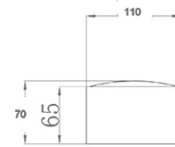

<b>Code</b>	<b>3603-21-102</b>
<b>Type</b>	Outdoor wall lamp
<b>Designer</b>	S.T. Fabas Luce
<b>Eancode</b>	8019282533962
<b>Customs tariff</b>	94051190
<b>Color</b>	White
<b>Material</b>	Aluminum frame and crystal glass
<b>IP</b>	IP65
<b>IK</b>	06
<b>Insulation Class</b>	
<b>Operating ambient temperature</b>	-10°C + 35°C
<b>Years of warranty</b>	2
<b>Item Dimensions</b>	110x120x70mm - 0.85kg
<b>Packaging Dimensions</b>	160x160x150mm - 1.05kg
<b>Light Source 1</b>	
<b>Light source</b>	LED 6W Included
<b>LED Characteristics</b>	COB
<b>Light Source Lumen</b>	540 lm
<b>Item Lumen</b>	411 lm
<b>Color Temperature</b>	Warm white 3000K
<b>Minimum CRI</b>	>80
<b>Energy Efficiency Class</b>	
<b>Electrical specifications 1</b>	
<b>Input Voltage</b>	220 / 240V AC 50/60 Hz
<b>Total Absorbed Power</b>	6W
<b>Driver</b>	Included