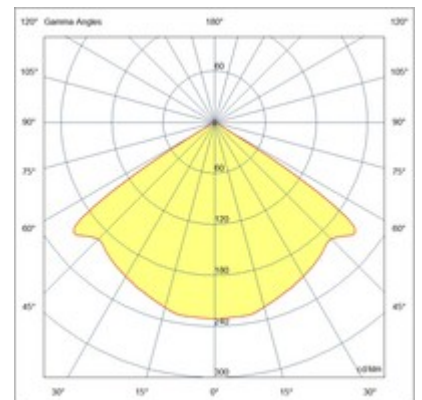

Lao

Code	3603-21-361
Type	Outdoor wall lamp
Designer	S.T. Fabas Luce
Eancode	8019282566977
Customs tariff	94051190
Color	Corten
Material	Aluminum frame and crystal glass
IP	IP65
IK	06
Insulation Class	 CL1
Operating ambient temperature	-10°C + 35°C
Years of warranty	2
Item Dimensions	110x120x70mm - 0.85kg
Packaging Dimensions	160x160x150mm - 1.05kg
Light Source 1	
Light source	LED 6W Included
LED Characteristics	COB
Light Source Lumen	540 lm
Item Lumen	411 lm
Color Temperature	Warm white 3000K
Minimum CRI	>80
Energy Efficiency Class	
Electrical specifications 1	
Input Voltage	220/240V AC 50/60Hz
Total Absorbed Power	6W
Driver	Included