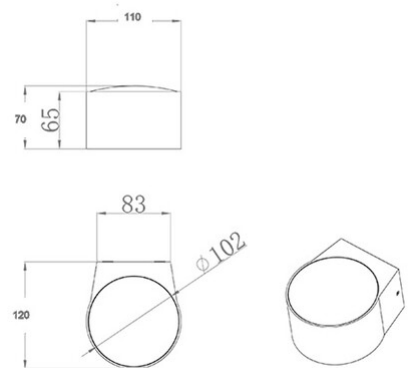

Lao

Code	3603-21-361
Type	Outdoor wall lamp
Designer	S.T. Fabas Luce
Eancode	8019282566977
Customs tariff	94051190
Color	Corten
Material	Aluminum frame and crystal glass
IP	IP65
IK	06
Insulation Class	 CL1
Operating ambient temperature	-10°C + 35°C
Years of warranty	2
Item Dimensions	110x120x70mm - 0.85kg
Packaging Dimensions	160x160x150mm - 1.05kg
Light Source 1	
Light source	LED 6W Included
LED Characteristics	COB
Light Source Lumen	540 lm
Item Lumen	411 lm
Color Temperature	Warm white 3000K
Minimum CRI	>80
Energy Efficiency Class	
Electrical specifications 1	
Input Voltage	220/240V AC 50/60Hz
Total Absorbed Power	6W
Driver	Included