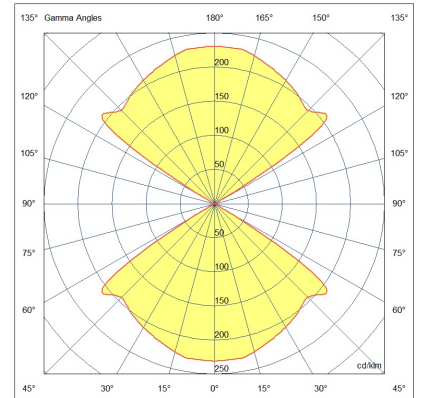

Code	3603-22-101
Type	Outdoor wall lamp
Designer	S.T. Fabas Luce
Eancode	8019282518587
Customs tariff	94051190
Color	Black
Material	Aluminum frame and crystal glass
IP	IP65
IK	06
Insulation Class	
Operating ambient temperature	-10°C +35°C
Years of warranty	2
Item Dimensions	110x120x70mm - 1kg
Packaging Dimensions	160x160x150mm - 1.23kg
Light Source 1	
Light source	LED 12W Included
LED Characteristics	COB
Light Source Lumen	1080 lm
Item Lumen	907 lm
Color Temperature	Warm white 3000K
Minimum CRI	> 80
Energy Efficiency Class	
Electrical specifications 1	
Input Voltage	220 / 240V AC 50/60 Hz
Total Absorbed Power	12W
Driver	Included