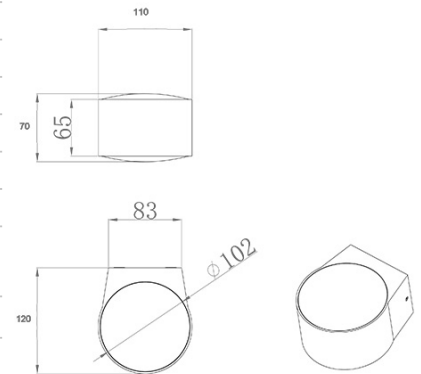

Lao

Outdoor LED wall lamp in aluminium. Item 3603-22 is equipped with two spherical crystal lenses on the top and bottom side. On the other hand, item 3603-21 is equipped with a single spherical crystal lens placed on the upper side. Thanks to these lenses, this device projects one or two beams of light on the wall that make the evening environment pleasant and harmonious.

Code	3603-22-101
Type	Outdoor wall lamp
Designer	S.T. Fabas Luce
Eancode	8019282518587
Customs tariff	94051190
Color	Black
Material	Aluminum frame and crystal glass
IP	IP65
IK	06
Insulation Class	
Operating ambient temperature	-10°C +35°C
Years of warranty	2
Item Dimensions	110x120x70mm - 1kg
Packaging Dimensions	160x160x150mm - 1.23kg
Light Source 1	
Light source	LED 12W Included
LED Characteristics	COB
Light Source Lumen	1080 lm
Item Lumen	907 lm
Color Temperature	Warm white 3000K
Minimum CRI	> 80
Energy Efficiency Class	
Electrical specifications 1	
Input Voltage	220 / 240V AC 50/60 Hz
Total Absorbed Power	12W
Driver	Included