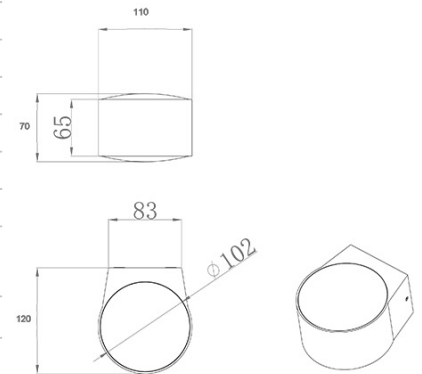

Lao

Outdoor LED wall lamp in aluminium. Item 3603-22 is equipped with two spherical crystal lenses on the top and bottom side. On the other hand, item 3603-21 is equipped with a single spherical crystal lens placed on the upper side. Thanks to these lenses, this device projects one or two beams of light on the wall that make the evening environment pleasant and harmonious.

Code	3603-22-102
Type	Outdoor wall lamp
Designer	S.T. Fabas Luce
Eancode	8019282533979
Customs tariff	94051190
Color	White
Material	Aluminum frame and crystal glass
IP	IP65
IK	06
Insulation Class	
Operating ambient temperature	-10°C + 35°C
Years of warranty	2
Item Dimensions	110x120x70mm - 0.8kg
Packaging Dimensions	160x160x150mm - 0.9kg
Light Source 1	
Light source	LED 12W Included
LED Characteristics	COB
Light Source Lumen	1080 lm
Item Lumen	907 lm
Color Temperature	Warm white 3000K
Minimum CRI	>80
Energy Efficiency Class	
Electrical specifications 1	
Input Voltage	220 / 240V AC 50/60 Hz
Total Absorbed Power	12W
Driver	Included