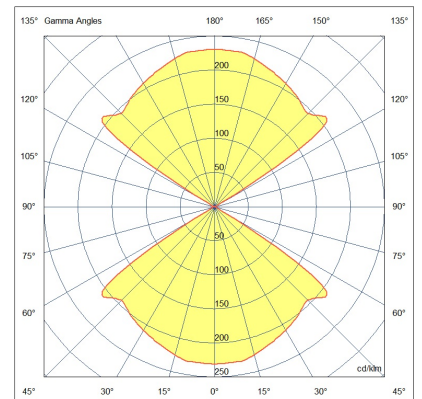

Lao

Outdoor LED wall lamp in aluminium. Item 3603-22 is equipped with two spherical crystal lenses on the top and bottom side. On the other hand, item 3603-21 is equipped with a single spherical crystal lens placed on the upper side. Thanks to these lenses, this device projects one or two beams of light on the wall that make the evening environment pleasant and harmonious.

Code	3603-22-102
Type	Outdoor wall lamp
Designer	S.T. Fabas Luce
Eancode	8019282533979
Customs tariff	94051190
Color	White
Material	Aluminum frame and crystal glass
IP	IP65
IK	06
Insulation Class	
Operating ambient temperature	-10°C + 35°C
Years of warranty	2
Item Dimensions	110x120x70mm - 0.8kg
Packaging Dimensions	160x160x150mm - 0.9kg
Light Source 1	
Light source	LED 12W Included
LED Characteristics	COB
Light Source Lumen	1080 lm
Item Lumen	907 lm
Color Temperature	Warm white 3000K
Minimum CRI	>80
Energy Efficiency Class	
Electrical specifications 1	
Input Voltage	220 / 240V AC 50/60 Hz
Total Absorbed Power	12W
Driver	Included