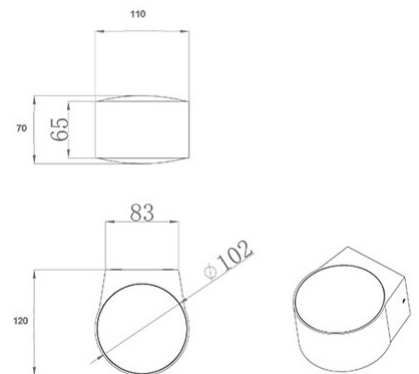

# Lao

<b>Code</b>	<b>3603-22-361</b>
<b>Type</b>	Outdoor wall lamp
<b>Designer</b>	S.T. Fabas Luce
<b>Eancode</b>	8019282566984
<b>Customs tariff</b>	94051190
<b>Color</b>	Corten
<b>Material</b>	Aluminum frame and crystal glass
<b>IP</b>	IP65
<b>IK</b>	06
<b>Insulation Class</b>	 CL1
<b>Operating ambient temperature</b>	-10°C + 35°C
<b>Years of warranty</b>	2
<b>Item Dimensions</b>	110x120x70mm - 0.8kg
<b>Packaging Dimensions</b>	160x160x150mm - 0.9kg
<b>Light Source 1</b>	
<b>Light source</b>	LED 12W Included
<b>LED Characteristics</b>	COB
<b>Light Source Lumen</b>	1080 lm
<b>Item Lumen</b>	907 lm
<b>Color Temperature</b>	Warm white 3000K
<b>Minimum CRI</b>	>80
<b>Energy Efficiency Class</b>	
<b>Electrical specifications 1</b>	
<b>Input Voltage</b>	220/240V AC 50/60Hz
<b>Total Absorbed Power</b>	12W
<b>Driver</b>	Included