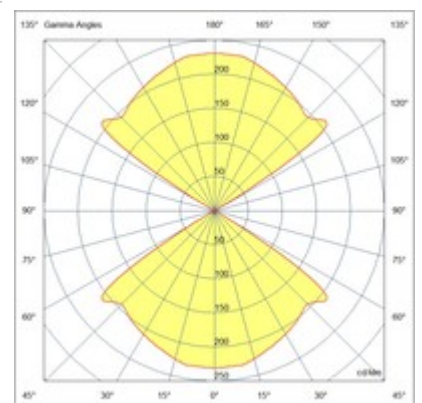

# Lao

<b>Code</b>	<b>3603-22-361</b>
<b>Type</b>	Outdoor wall lamp
<b>Designer</b>	S.T. Fabas Luce
<b>Eancode</b>	8019282566984
<b>Customs tariff</b>	94051190
<b>Color</b>	Corten
<b>Material</b>	Aluminum frame and crystal glass
<b>IP</b>	IP65
<b>IK</b>	06
<b>Insulation Class</b>	 CL1
<b>Operating ambient temperature</b>	-10°C + 35°C
<b>Years of warranty</b>	2
<b>Item Dimensions</b>	110x120x70mm - 0.8kg
<b>Packaging Dimensions</b>	160x160x150mm - 0.9kg
<b>Light Source 1</b>	
<b>Light source</b>	LED 12W Included
<b>LED Characteristics</b>	COB
<b>Light Source Lumen</b>	1080 lm
<b>Item Lumen</b>	907 lm
<b>Color Temperature</b>	Warm white 3000K
<b>Minimum CRI</b>	>80
<b>Energy Efficiency Class</b>	
<b>Electrical specifications 1</b>	
<b>Input Voltage</b>	220/240V AC 50/60Hz
<b>Total Absorbed Power</b>	12W
<b>Driver</b>	Included