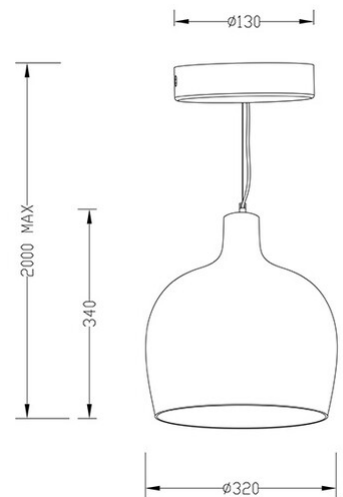

Glossy

Code	3610-45-179
Type	Suspension lamp
Designer	S.T. Fabas Luce
Eancode	8019282518778
Customs tariff	94051940
Color	Bronze
Material	Metal and ceramic frame
IP	IP20
Insulation Class	 CL2
Smartluce	 Compatible
Item Dimensions	Max 2000mm Ø320mm - 3.28kg
Packaging Dimensions	380x380x410mm - 4.04kg
	Light Source 1
Light source	E27 1x 40W Not included
	Electrical specifications 1
Input Voltage	230V AC 50Hz