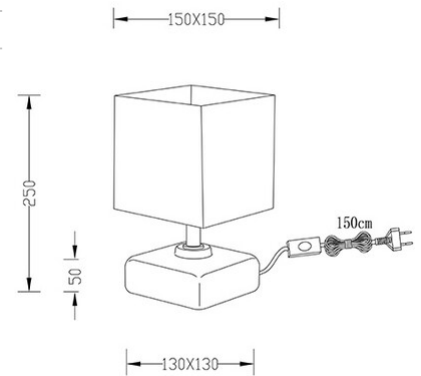

Taro

Code	3611-30-179
Type	Table lamp
Designer	S.T. Fabas Luce
Eancode	8019282518808
Customs tariff	94052940
Color	Bronze
Material	Metal, ceramic and fabric structure
IP	IP20
Insulation Class	 CL2
Item Dimensions	150x150x250mm - 0.6kg
Packaging Dimensions	165x165x210mm - 0.82kg
	Light Source 1
Light source	E14 1x 25W Not included
Power Pack Type	With switch
	Electrical specifications 1
Input Voltage	230V AC 50Hz