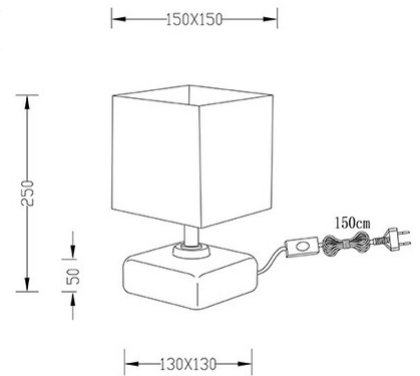

Taro

Code	3611-30-179
Type	Table lamp
Designer	S.T. Fabas Luce
Eancode	8019282518808
Customs tariff	94052940
Color	Bronze
Material	Metal, ceramic and fabric structure
IP	IP20
Insulation Class	 CL2
Item Dimensions	150x150x250mm - 0.6kg
Packaging Dimensions	165x165x210mm - 0.82kg
	Light Source 1
Light source	E14 1x 25W Not included
Power Pack Type	With switch
	Electrical specifications 1
Input Voltage	230V AC 50Hz