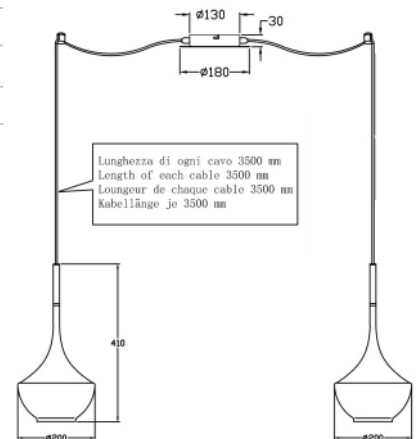

Apollo

Code	3623-42-119
Type	Suspension lamp
Designer	_blank design studio
Eancode	8019282517665
Customs tariff	94051950
Color	Satined brass
Material	Metal frame and blown glass
IP	IP20
Insulation Class	
Smartluce	 Compatible
Item Dimensions	Max 7000xMax 3500mm - 2.3kg
Packaging Dimensions	460x430x320mm - 3kg
Light source	Light Source 1 E27 2x 40W Not included
Input Voltage	Electrical specifications 1 230 Vac 50Hz