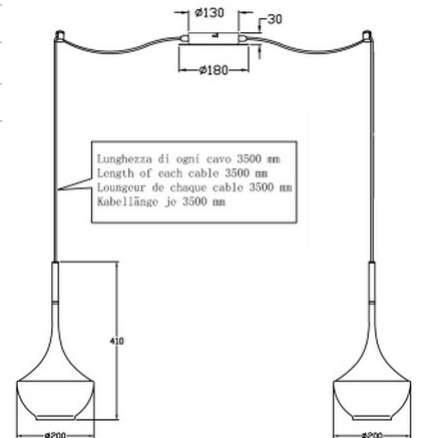

Apollo

Code	3623-42-119
Type	Suspension lamp
Designer	_blank design studio
Eancode	8019282517665
Customs tariff	94051950
Color	Satined brass
Material	Metal frame and blown glass
IP	IP20
Insulation Class	 CL1
Smartluce	 Compatible
Item Dimensions	Max 7000xMax 3500mm - 2.3kg
Packaging Dimensions	460x430x320mm - 3kg
	Light Source 1
Light source	E27 2x 40W Not included
	Electrical specifications 1
Input Voltage	230V AC 50Hz