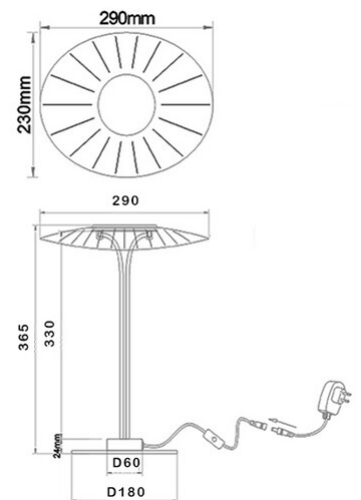

Vela

Code	3625-30-102
Type	Table lamp
Designer	Variaforma
Eancode	8019282518075
Customs tariff	94052190
Color	White
Material	Metal and methacrylate frame
IP	IP20
Insulation Class	 CL2
Item Dimensions	290x230x365mm - 1.6kg
Packaging Dimensions	345x420x280mm - 2kg
Light Source 1	
Light source	LED Built-in
Light Source Lumen	1100 lm
Color Temperature	Warm white 3000K
Energy Efficiency Class	
Electrical specifications 1	
Input Voltage	230V AC 50Hz
Total Absorbed Power	12W
Control System	Steps dimmable