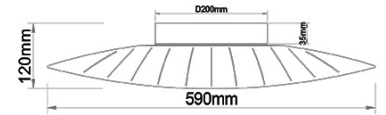

# Vela

<b>Code</b>	<b>3625-61-102-01</b>
<b>Type</b>	Ceiling lamp
<b>Designer</b>	Variaforma
<b>Eancode</b>	8019282537052
<b>Customs tariff</b>	94051140
<b>Color</b>	White
<b>Material</b>	Metal and methacrylate frame
<b>IP</b>	IP20
<b>Insulation Class</b>	
<b>Smartluce</b>	 Integrated
<b>Item Dimensions</b>	590x430x120mm - 1.9kg
<b>Packaging Dimensions</b>	645x480x155mm - 3.1kg
<b>Light Source 1</b>	
<b>Light source</b>	LED Built-in
<b>Item Lumen</b>	4000 lm
<b>Color Temperature</b>	Warm white 3000K
<b>Energy Efficiency Class</b>	
<b>Electrical specifications 1</b>	
<b>Input Voltage</b>	230 Vac 50Hz
<b>Total Absorbed Power</b>	24W
<b>Control System</b>	Phase cut dimmable