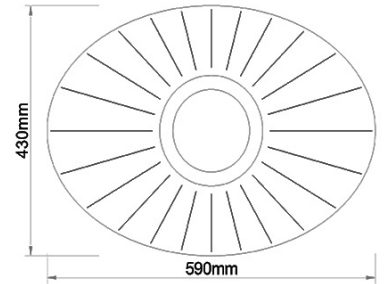

# Vela

<b>Code</b>	<b>3625-61-102-01</b>
<b>Type</b>	Ceiling lamp
<b>Designer</b>	Variaforma
<b>Eancode</b>	8019282537052
<b>Customs tariff</b>	94051140
<b>Color</b>	White
<b>Material</b>	Metal and methacrylate frame
<b>IP</b>	IP20
<b>Insulation Class</b>	
<b>Smartluce</b>	 Integrated
<b>Item Dimensions</b>	590x430x120mm - 1.9kg
<b>Packaging Dimensions</b>	645x480x155mm - 3.1kg
<b>Light Source 1</b>	
<b>Light source</b>	LED Built-in
<b>Item Lumen</b>	4000 lm
<b>Color Temperature</b>	Warm white 3000K
<b>Energy Efficiency Class</b>	
<b>Electrical specifications 1</b>	
<b>Input Voltage</b>	230 Vac 50Hz
<b>Total Absorbed Power</b>	24W
<b>Control System</b>	Phase cut dimmable