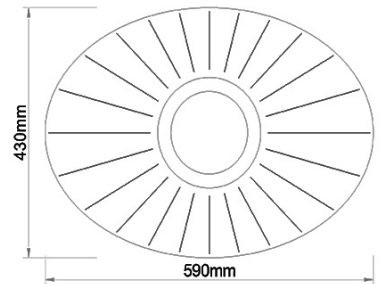

Vela

Code	3625-61-102
Type	Ceiling lamp
Designer	Variaforma
Eancode	8019282531067
Customs tariff	94051140
Color	White
Material	Metal and methacrylate frame
IP	IP20
Insulation Class	
Smartluce	 Compatible
Item Dimensions	590x430x120mm - 1.9kg
Packaging Dimensions	645x480x155mm - 3.1kg
Light Source 1	
Light source	LED Built-in
Item Lumen	4000 lm
Color Temperature	Warm white 3000K
Energy Efficiency Class	
Electrical specifications 1	
Input Voltage	230 Vac 50Hz
Total Absorbed Power	24W
Control System	Phase cut dimmable