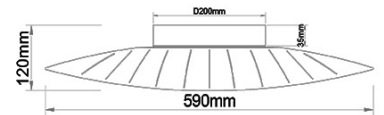

Vela

Code	3625-61-102
Type	Ceiling lamp
Designer	Variaforma
Eancode	8019282531067
Customs tariff	94051140
Color	White
Material	Metal and methacrylate frame
IP	IP20
Insulation Class	
Smartluce	 Compatible
Item Dimensions	590x430x120mm - 1.9kg
Packaging Dimensions	645x480x155mm - 3.1kg
Light Source 1	
Light source	LED Built-in
Item Lumen	4000 lm
Color Temperature	Warm white 3000K
Energy Efficiency Class	
Electrical specifications 1	
Input Voltage	230 Vac 50Hz
Total Absorbed Power	24W
Control System	Phase cut dimmable