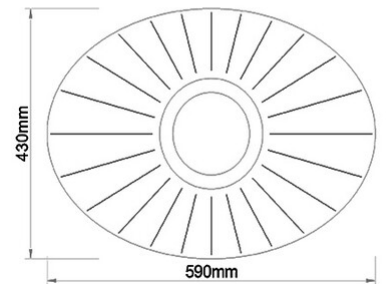

Vela

Code	3625-61-102
Type	Ceiling lamp
Designer	Variaforma
Eancode	8019282531067
Customs tariff	94051140
Color	White
Material	Metal and methacrylate frame
IP	IP20
Insulation Class	 CL1
Smartluce	 Compatible
Item Dimensions	590x430x120mm - 1.9kg
Packaging Dimensions	645x480x155mm - 3.1kg
Light Source 1	
Light source	LED Built-in
Light Source Lumen	4000 lm
Color Temperature	Warm white 3000K
Energy Efficiency Class	
Electrical specifications 1	
Input Voltage	230V AC 50Hz
Total Absorbed Power	24W
Control System	Phase cut dimmable