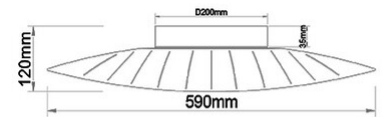

Vela

Code	3625-61-102
Type	Ceiling lamp
Designer	Variaforma
Eancode	8019282531067
Customs tariff	94051140
Color	White
Material	Metal and methacrylate frame
IP	IP20
Insulation Class	 CL1
Smartluce	 Compatible
Item Dimensions	590x430x120mm - 1.9kg
Packaging Dimensions	645x480x155mm - 3.1kg
Light Source 1	
Light source	LED Built-in
Light Source Lumen	4000 lm
Color Temperature	Warm white 3000K
Energy Efficiency Class	
Electrical specifications 1	
Input Voltage	230V AC 50Hz
Total Absorbed Power	24W
Control System	Phase cut dimmable