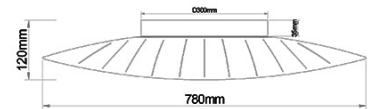

Vela

Code	3625-65-102-01
Type	Ceiling lamp
Designer	Variaforma
Eancode	8019282537069
Customs tariff	94051140
Color	White
Material	Metal and methacrylate frame
IP	IP20
Insulation Class	
Smartluce	 Integrated
Item Dimensions	780x550x120mm - 3.25kg
Packaging Dimensions	835x620x170mm - 5.22kg
Light Source 1	
Light source	LED Built-in
Item Lumen	5400 lm
Color Temperature	Warm white 3000K
Energy Efficiency Class	
Electrical specifications 1	
Input Voltage	230 Vac 50Hz
Total Absorbed Power	40W
Control System	Phase cut dimmable