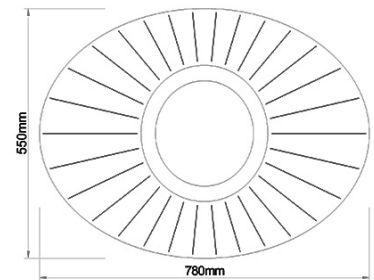

Vela

Code	3625-65-102-01
Type	Ceiling lamp
Designer	Variaforma
Eancode	8019282537069
Customs tariff	94051140
Color	White
Material	Metal and methacrylate frame
IP	IP20
Insulation Class	
Smartluce	 Integrated
Item Dimensions	780x550x120mm - 3.25kg
Packaging Dimensions	835x620x170mm - 5.22kg
Light Source 1	
Light source	LED Built-in
Item Lumen	5400 lm
Color Temperature	Warm white 3000K
Energy Efficiency Class	
Electrical specifications 1	
Input Voltage	230 Vac 50Hz
Total Absorbed Power	40W
Control System	Phase cut dimmable